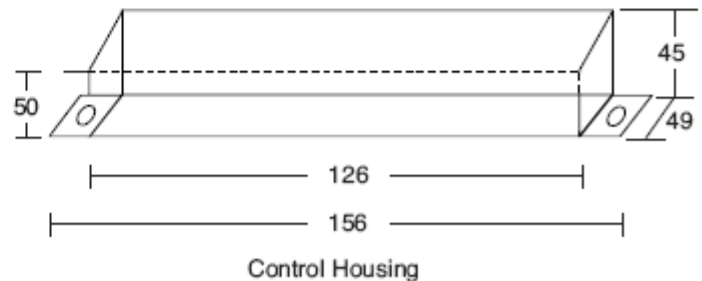

Self-Contained Emergency Luminaires

UFO/SP

LSA4388 Menvier UFO Emergency Halogen Series
1x6V 10W Non-maintained recessed emergency luminaire

Mounting Height in m	Co - C180	Co - Wall	C90	C90 - Wall
	Transverse spacing	Transverse to wall	Axial spacing	Axial to wall
2.1	14.3	6.3	12.9	5.8
2.4	15.1	6.5	13.7	6.1
2.7	15.7	6.8	14.4	6.4
3.0	16.3	7.0	15.1	6.7
3.3	16.9	7.2	15.8	6.9
3.6	17.5	7.3	16.4	7.1
4.5	18.7	7.6	17.9	7.3
5.0	19.1	7.7	18.6	7.3
6.0	19.7	7.5	19.3	7.3
7.0	20.4	7.2	19.3	7.2
8.0	20.0	6.9	19.4	7.2
9.0	19.4	6.8	19.2	7.6
10.0	18.9	7.2	18.9	7.9