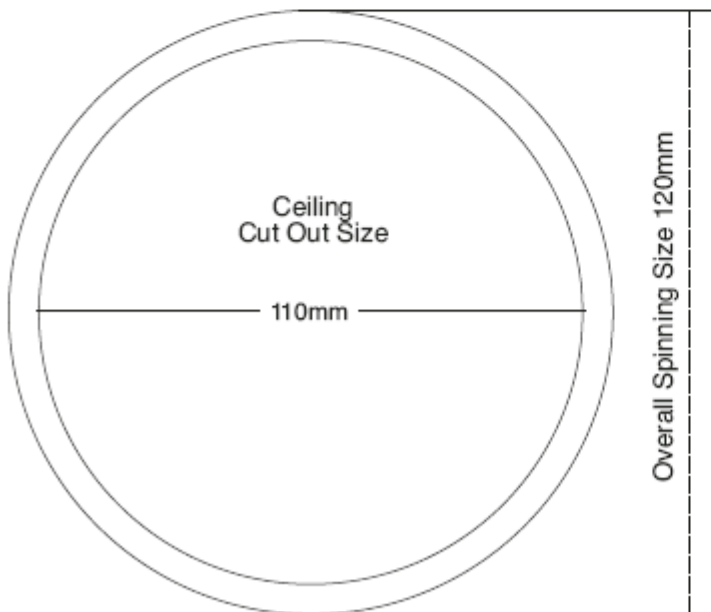

Self-Contained Emergency Luminaires

UFO/SP

LSA4388 Menvier UFO Emergency Halogen Series
1x6V 10W Non-maintained recessed emergency luminaire

Mounting Height in m	Co - C180	Co - Wall	C90	C90 - Wall
	Transverse spacing	Transverse to wall	Axial spacing	Axial to wall
2.1	14.3	6.3	12.9	5.8
2.4	15.1	6.5	13.7	6.1
2.7	15.7	6.8	14.4	6.4
3.0	16.3	7.0	15.1	6.7
3.3	16.9	7.2	15.8	6.9
3.6	17.5	7.3	16.4	7.1
4.5	18.7	7.6	17.9	7.3
5.0	19.1	7.7	18.6	7.3
6.0	19.7	7.5	19.3	7.3
7.0	20.4	7.2	19.3	7.2
8.0	20.0	6.9	19.4	7.2
9.0	19.4	6.8	19.2	7.6
10.0	18.9	7.2	18.9	7.9