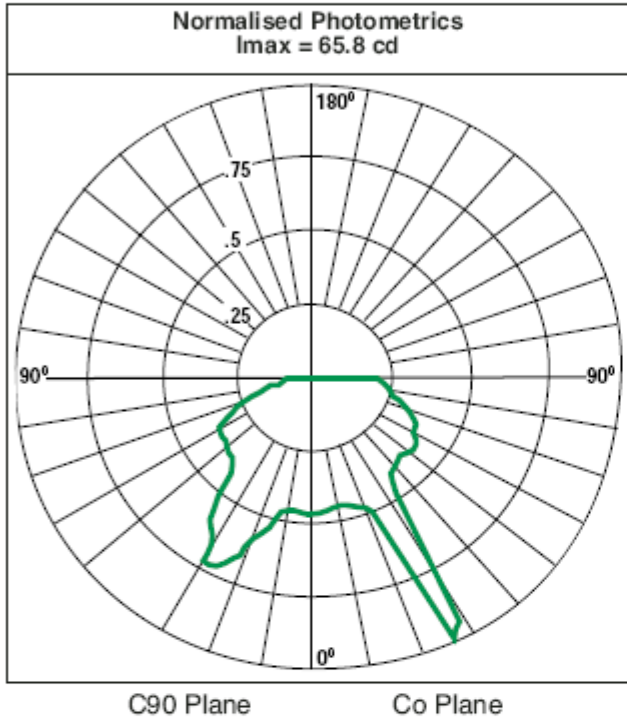

Self-Contained Emergency Luminaires

UFO/SP

LSA4388 Menvier UFO Emergency Halogen Series
1x6V 10W Non-maintained recessed emergency luminaire

Mounting Height in m	Co - C180	Co - Wall	C90	C90 - Wall
	Transverse spacing	Transverse to wall	Axial spacing	Axial to wall
2.1	14.3	6.3	12.9	5.8
2.4	15.1	6.5	13.7	6.1
2.7	15.7	6.8	14.4	6.4
3.0	16.3	7.0	15.1	6.7
3.3	16.9	7.2	15.8	6.9
3.6	17.5	7.3	16.4	7.1
4.5	18.7	7.6	17.9	7.3
5.0	19.1	7.7	18.6	7.3
6.0	19.7	7.5	19.3	7.3
7.0	20.4	7.2	19.3	7.2
8.0	20.0	6.9	19.4	7.2
9.0	19.4	6.8	19.2	7.6
10.0	18.9	7.2	18.9	7.9