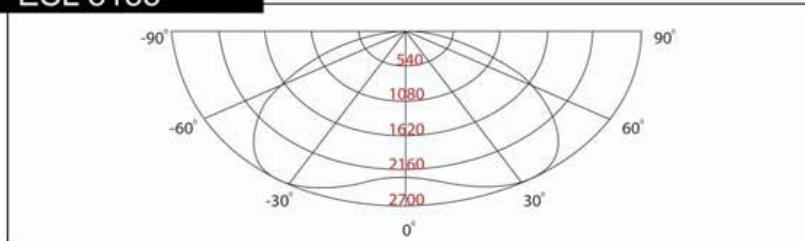

Green Lamp

Applications

Highbay
Lowbay
Canopy
General warehousing

Model	Wattage	Length	CRI
ESL9215	175	137X17X345	83
ESL8185	150	137X17X325	83
ESL8135	135	137X17X305	83

Features

Instant start
Less heat
Lamp removeable from ballast

ESL 8185

ESL 9215